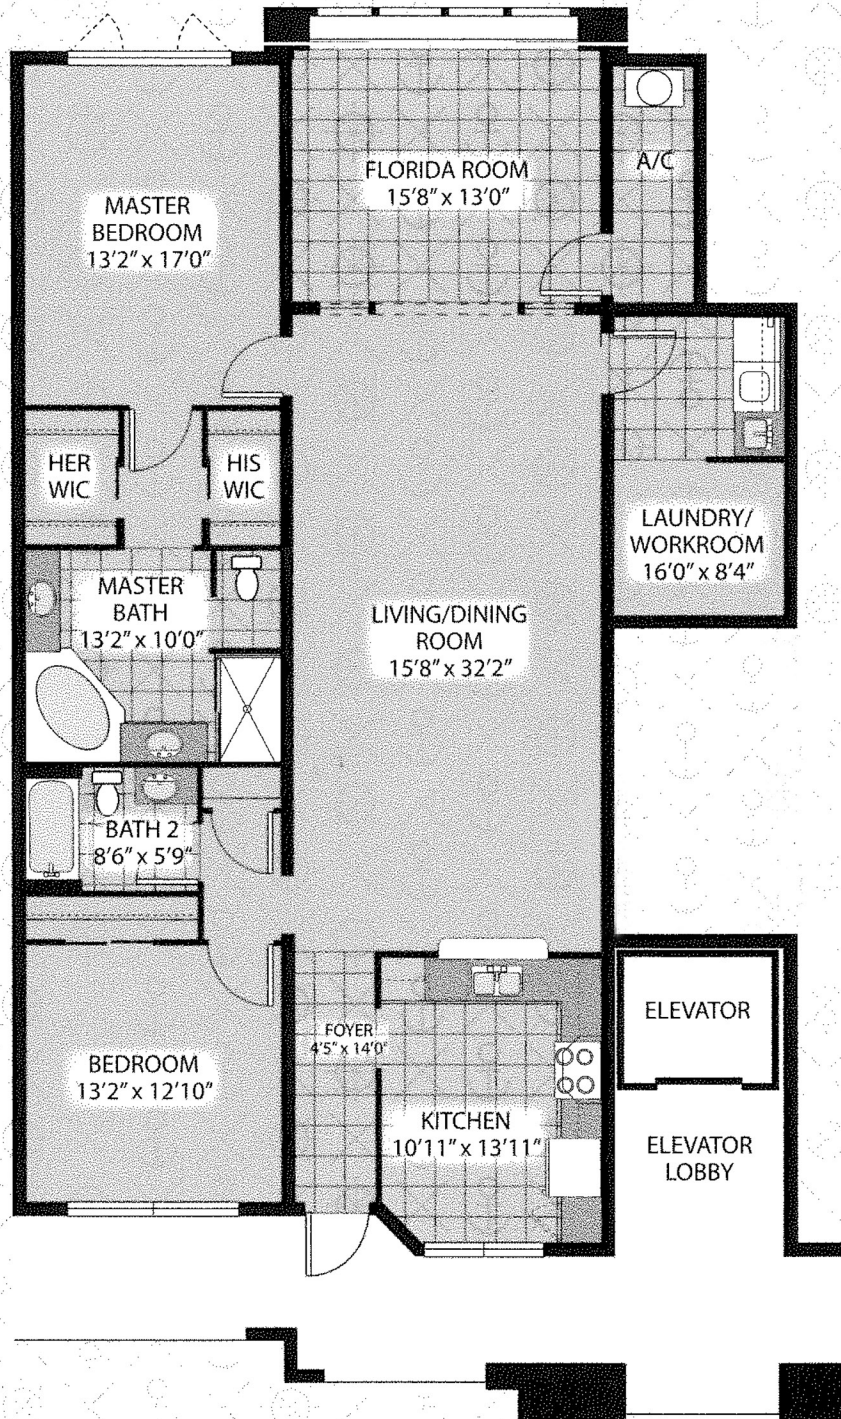

The Harbour Isle Home

2 Bedrooms | 2 Baths | Florida Room | 1,970 Square Feet

RIGHT FLOOR PLAN - ODD UNITS